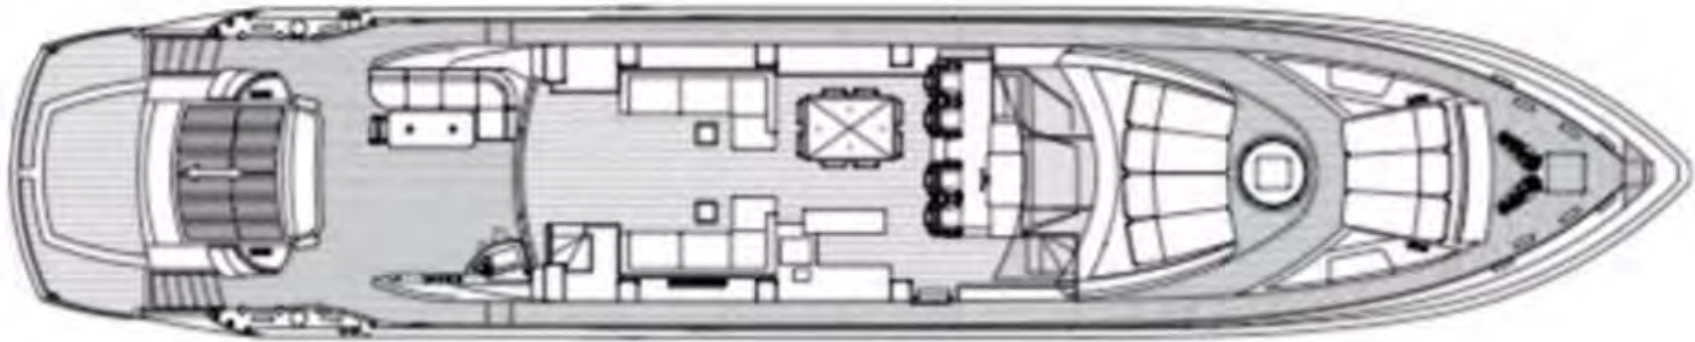

Motor Yacht
QUANTUM

PREDATOR 108 | 33m - 4 Cabins

SPECIFICATIONS:

Length:	32.92m (108' 0")
Beam:	6.30m (20' 8")
Draft:	2.26m (7' 5")
Year built / Refit:	2008 / 2019
Builder:	Sunseeker / Predator 108
Number of Cabins:	4
Total Guests (Sleeping):	9
Total Guests (Cruising):	9
Cabin Configuration:	2 Double, 2 Twin
Crew:	4
Bed Configuration:	1 Queen, 1 Double, 4 Single, 1 Pullman
Hull Construction:	GRP
Hull Configuration:	Open
Air conditioning:	Yes
Stabilisers at anchor:	Yes
Stabilisers underway:	Yes
WiFi :	Yes
Deck Jacuzzi:	Yes